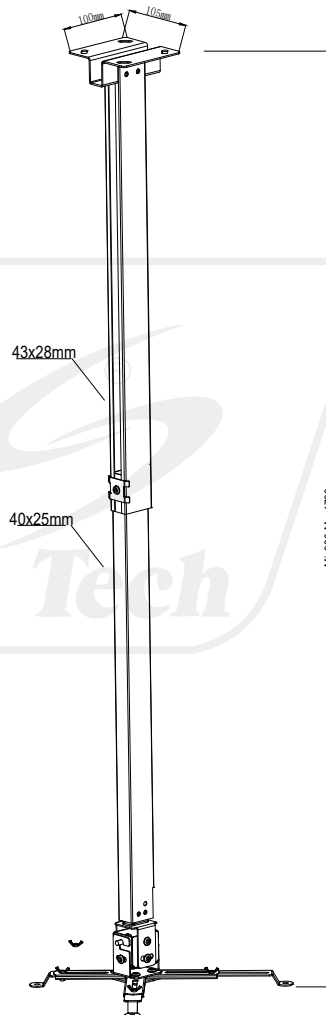

# SH 1018PM

## Universal Projector Ceiling mount

## Great Flexibility Adaptability

- Weight Capacity**  
15 kg
- Profile**  
1000-1800mm
- Swivel Range**  
+15°~-15°
- Tilt Range**  
+15°~-15°